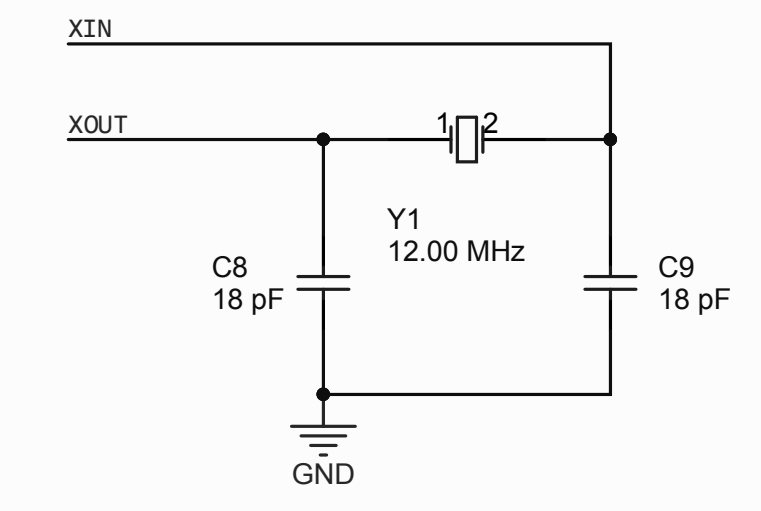

VDD_MODULE decoupling

SWD Header for SAM-ICE (50 mil header)

Size Tabloid	FCSM No.	DWG No.	Rev
Scale	Sheet		

A

A

B

B

C

C

D

D

Size Tabloid	FCSM No.	DWG No.	Rev
Scale	Sheet		