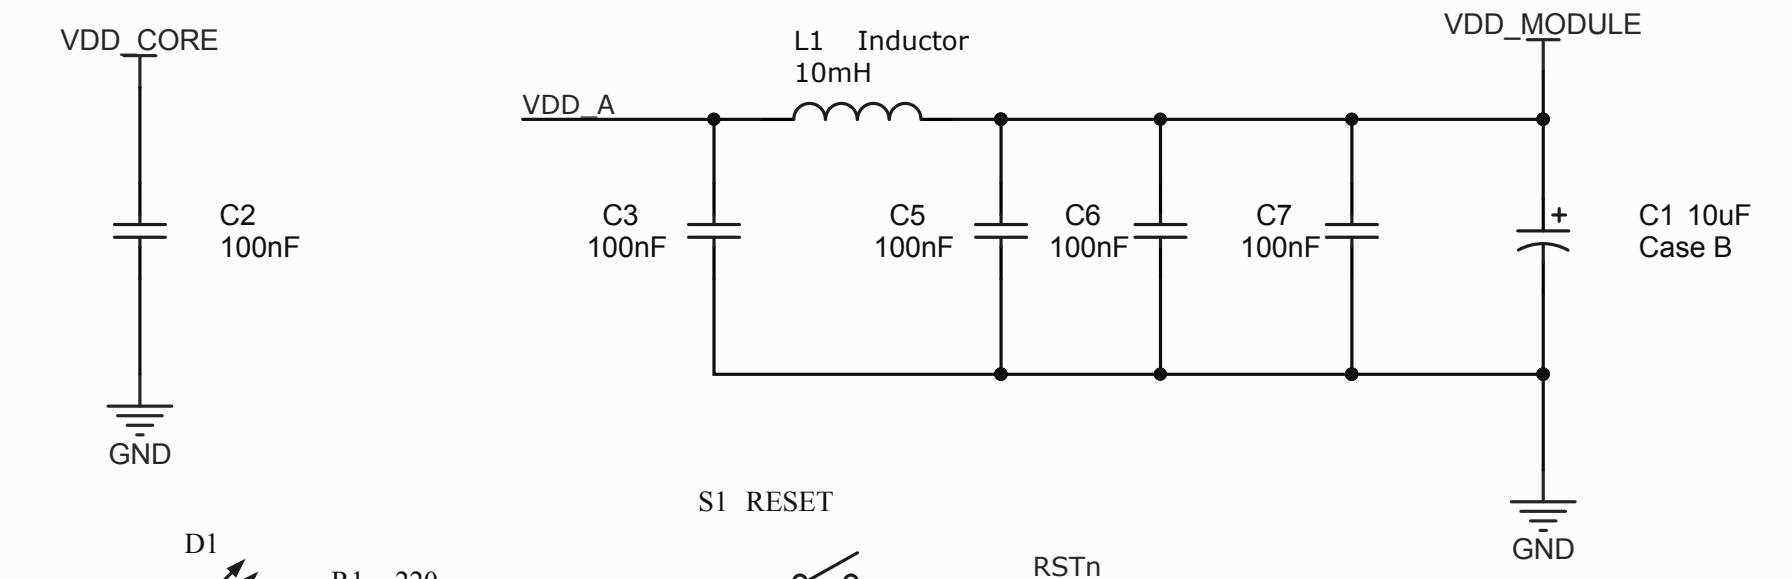

VDD_MODULE decoupling

SWD Header for SAM-ICE (50 mil header)

Size Tabloid	FCSM No.	DWG No.	Rev
Scale	Sheet		

A

A

B

B

C

C

D

D

Size Tabloid	FCSM No.	DWG No.	Rev
Scale	Sheet		