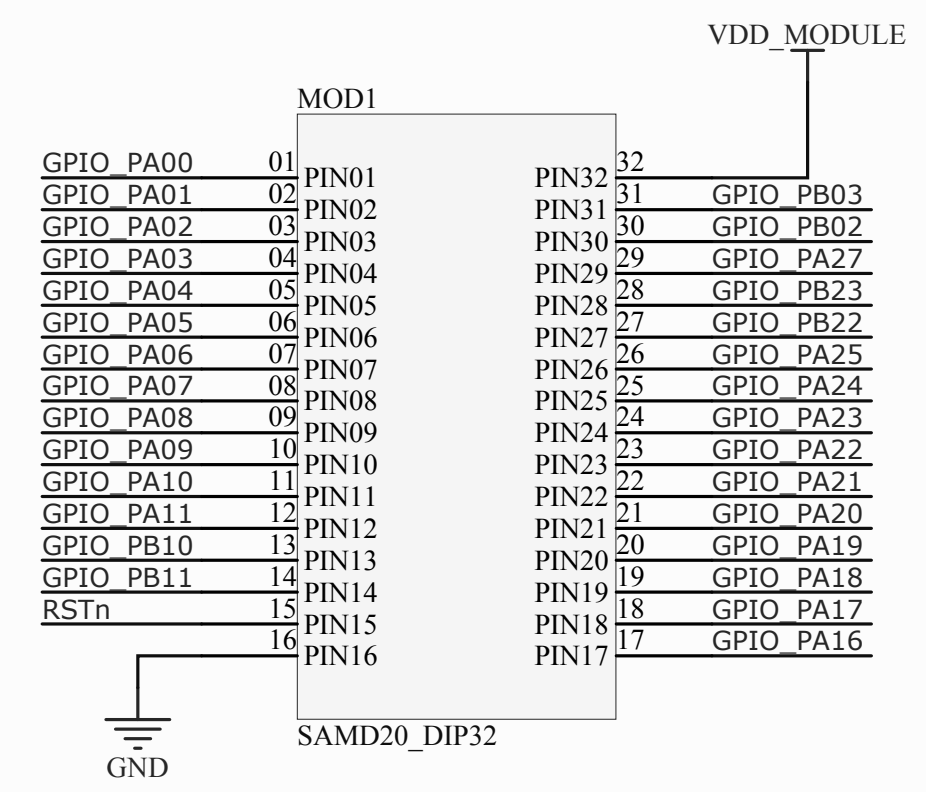

VDD_MODULE decoupling

SWD Header for SAM-ICE (50 mil header)

Size Tabloid	FCSM No.	DWG No.	Rev
Scale	Sheet		

A

A

B

B

C

C

D

D

Size Tabloid	FCSM No.	DWG No.	Rev
Scale	Sheet		