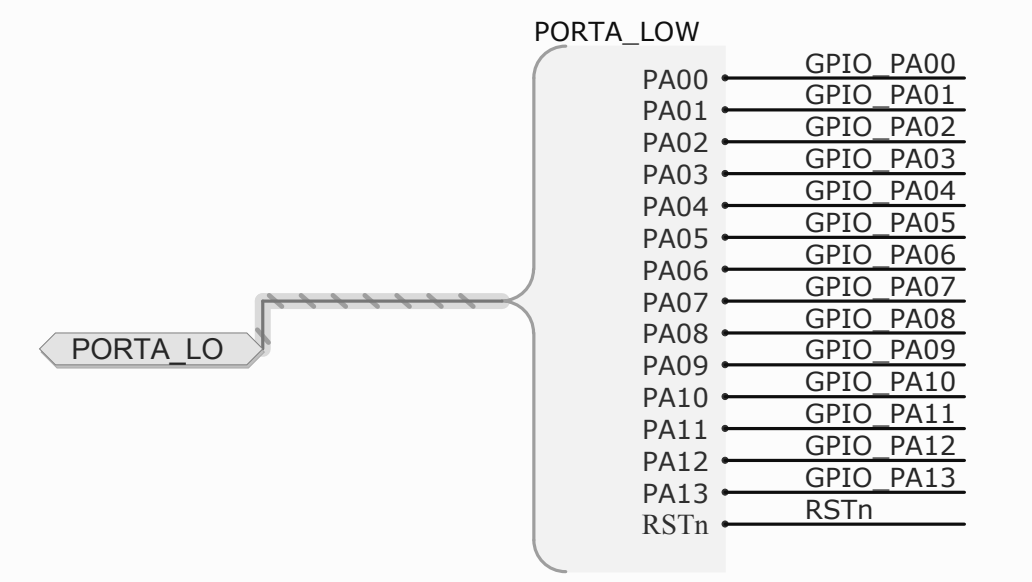

VDD_MODULE decoupling

SWD Header for SAM-ICE (50 mil header)

Size Tabloid	FCSM No.	DWG No.	Rev
Scale	Sheet		

A

A

B

B

C

C

D

D

Size Tabloid	FCSM No.	DWG No.	Rev
Scale	Sheet		