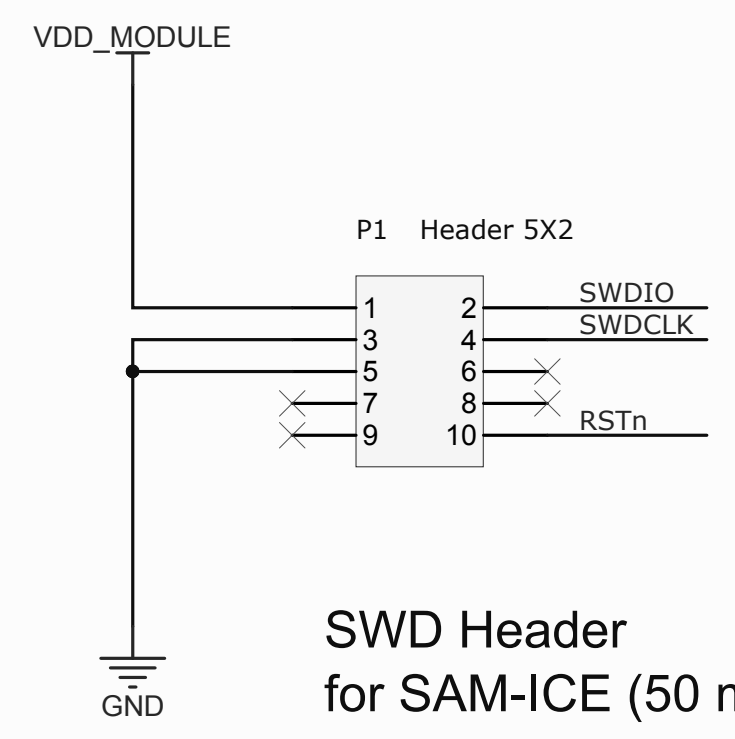

VDD_MODULE decoupling

SWD Header for SAM-ICE (50 mil header)

Size Tabloid	FCSM No.	DWG No.	Rev
Scale	Sheet		

A

A

B

B

C

C

D

D

Size Tabloid	FCSM No.	DWG No.	Rev
Scale	Sheet		