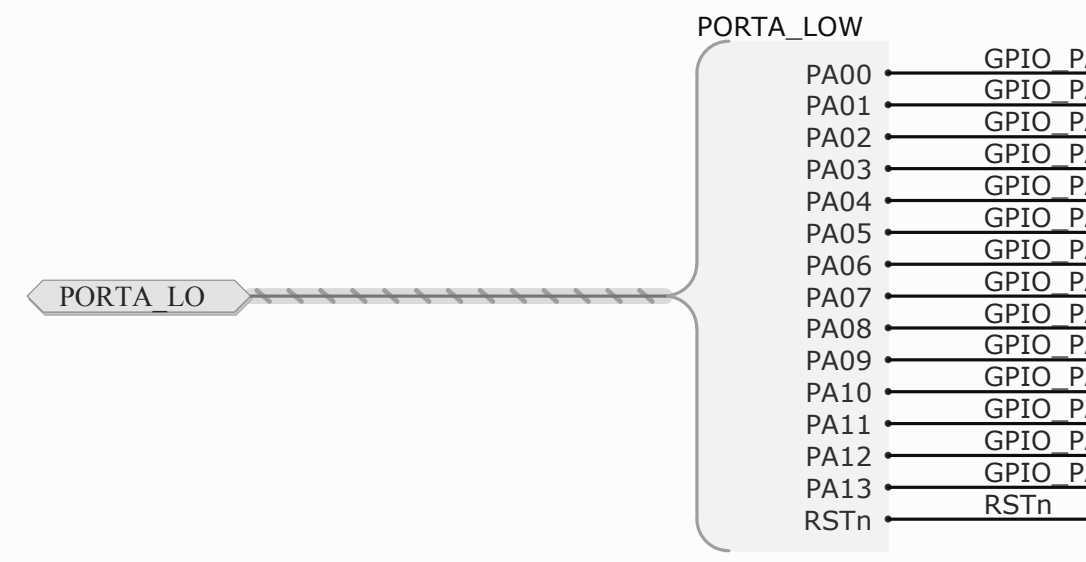

VDD_MODULE decoupling

SWD Header for SAM-ICE (50 mil header)

Size Tabloid	FCSM No.	DWG No.	Rev
Scale	Sheet		

A

A

B

B

C

C

D

D

Size Tabloid	FCSM No.	DWG No.	Rev
Scale	Sheet		