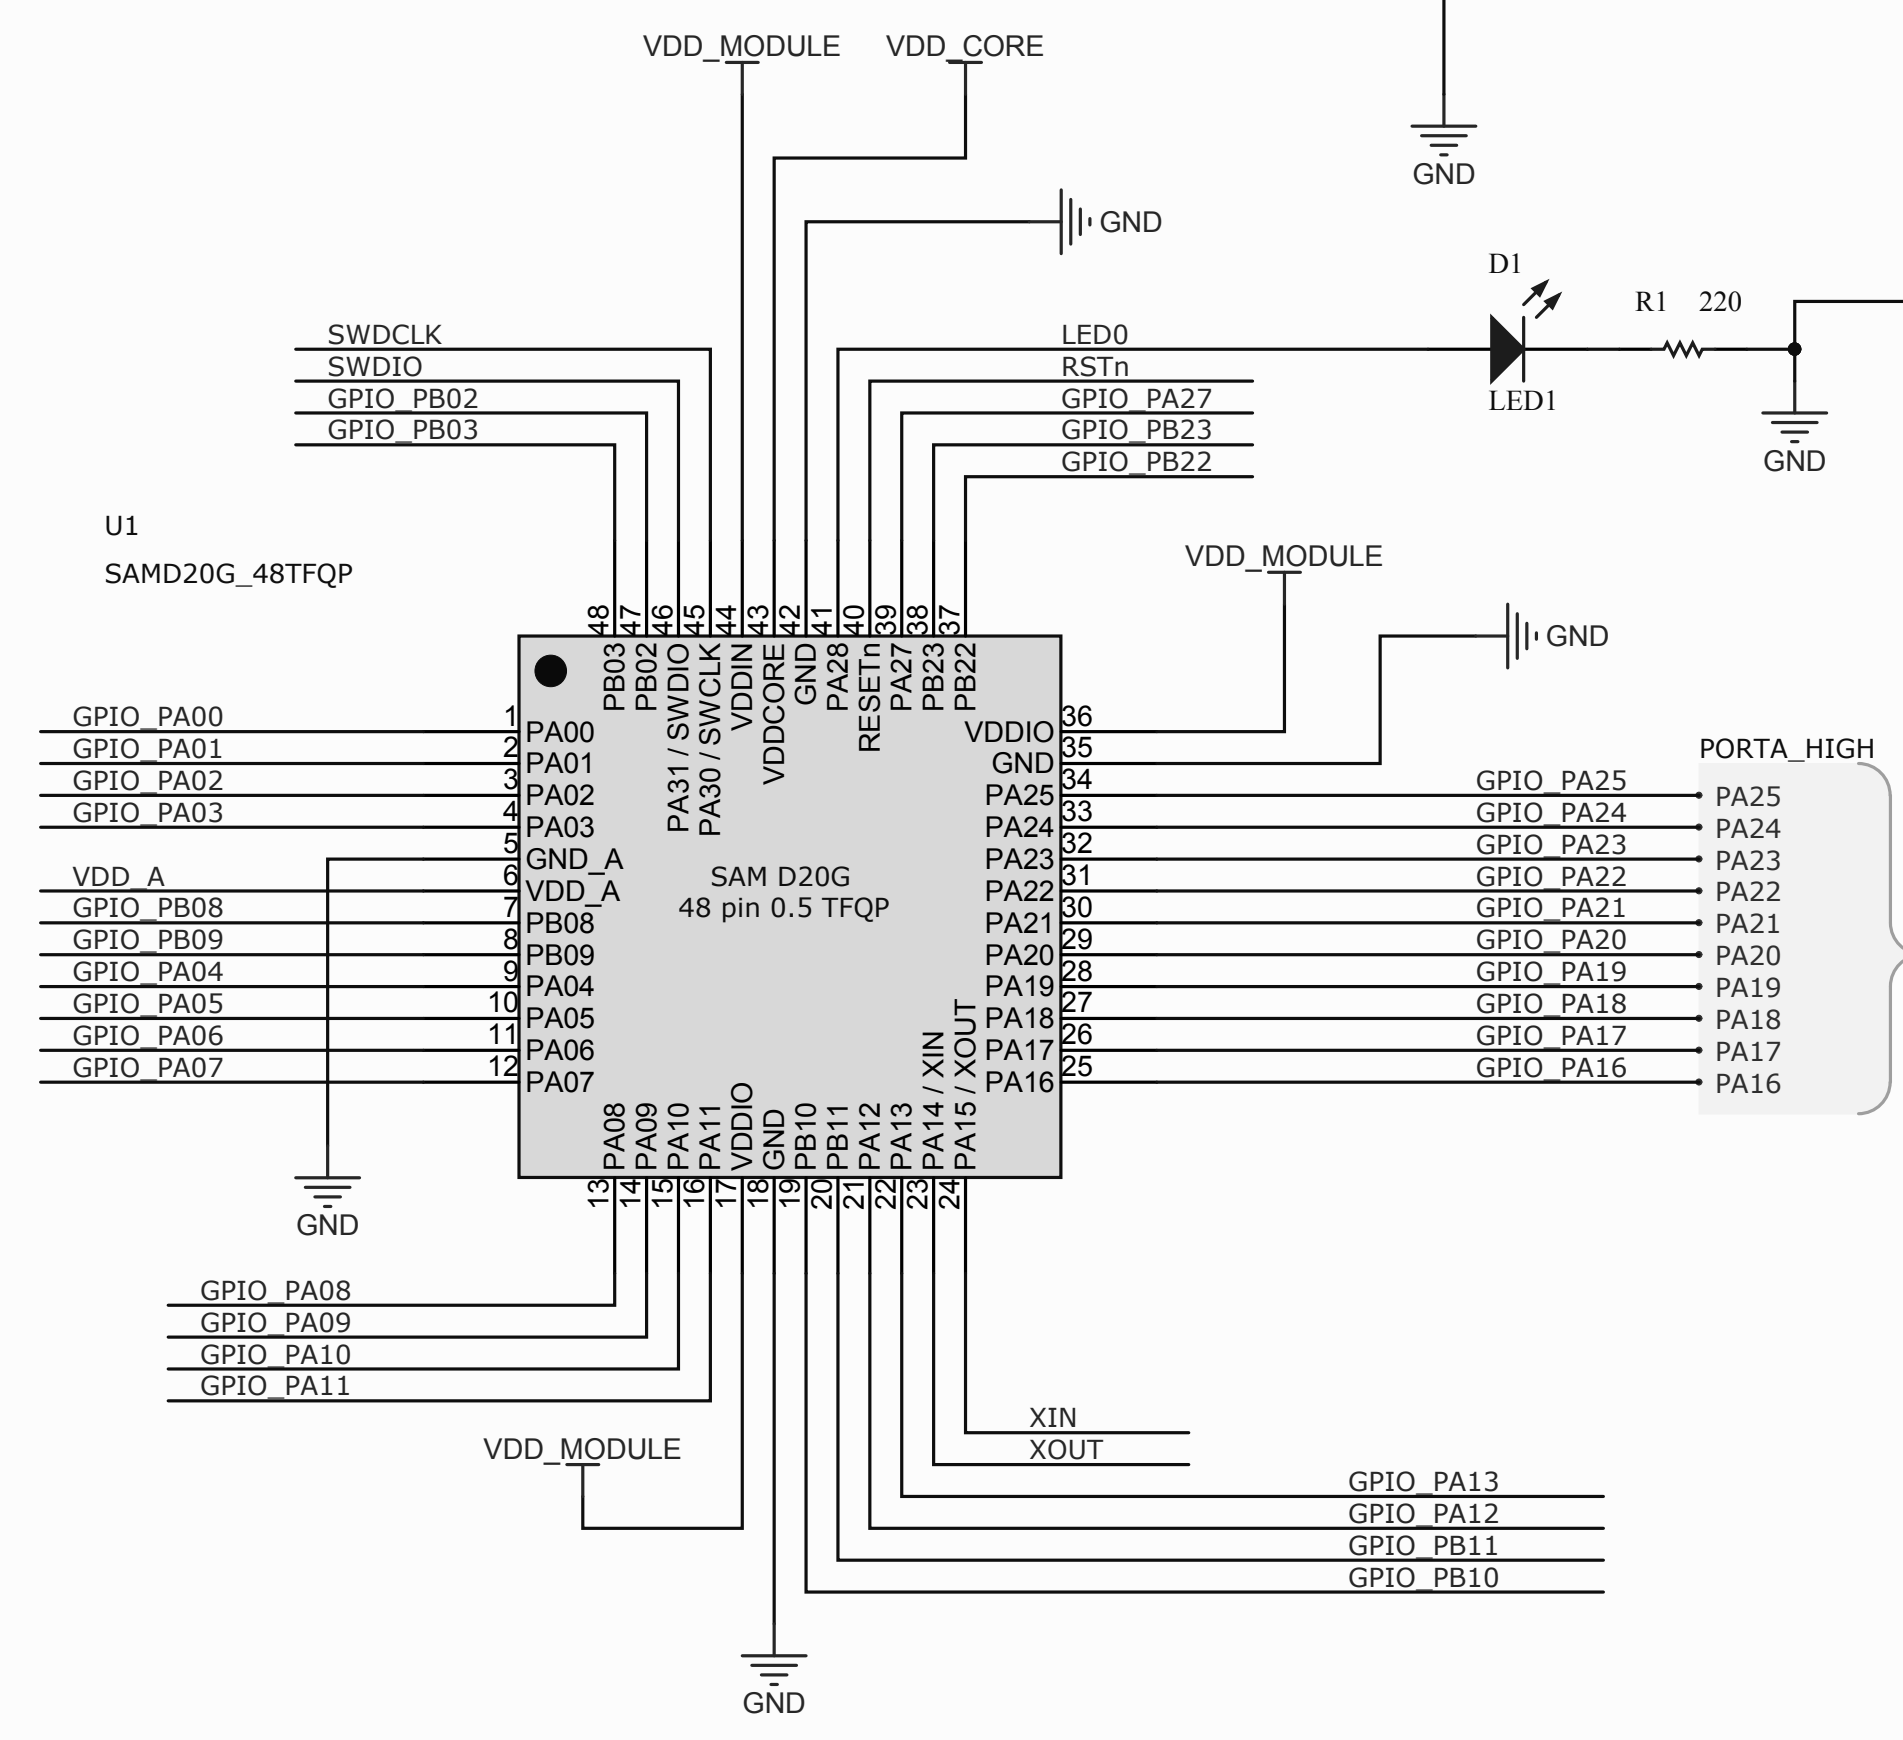

VDD_MODULE decoupling

SWD Header for SAM-ICE (50 mil header)

Size Tabloid	FCSM No.	DWG No.	Rev
Scale	Sheet		

A

A

B

B

C

C

D

D

Size Tabloid	FCSM No.	DWG No.	Rev
Scale	Sheet		