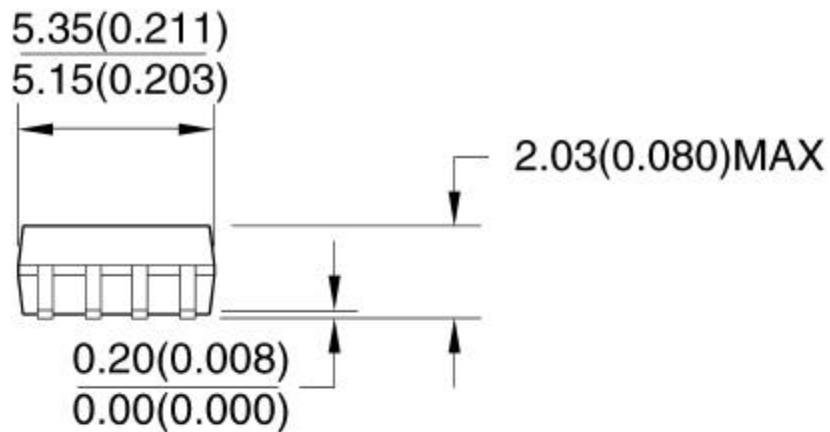

8S (Formerly "8S2"), 8-lead, Plastic Gull Wing Small Outline (EIAJ SOIC), 0.209" body.
 Dimension in Millimeters and (Inches)*

*Controlling dimension: Millimeter