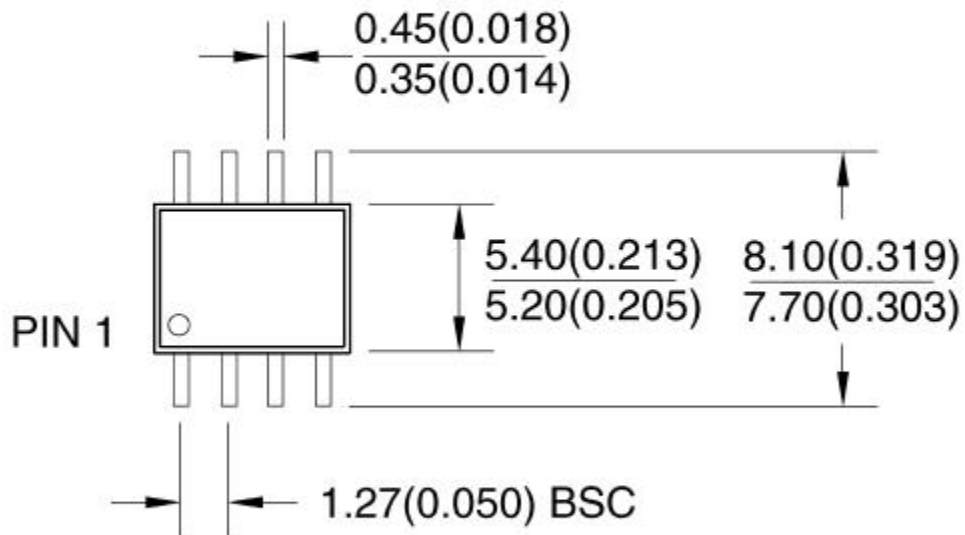

8S (Formerly "8S2"), 8-lead, Plastic Gull Wing Small Outline (EIAJ SOIC), 0.209" body.
 Dimension in Millimeters and (Inches)*

*Controlling dimension: Millimeter