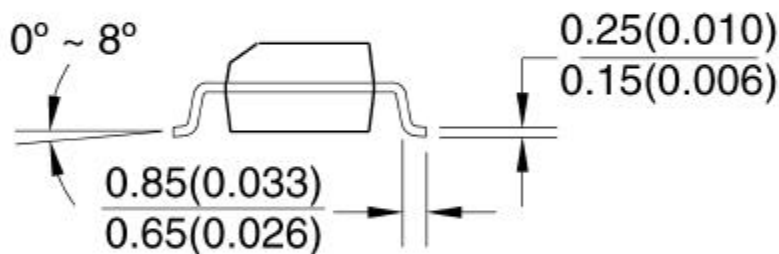

8S (Formerly "8S2"), 8-lead, Plastic Gull Wing Small Outline (EIAJ SOIC), 0.209" body.
 Dimension in Millimeters and (Inches)*

*Controlling dimension: Millimeter